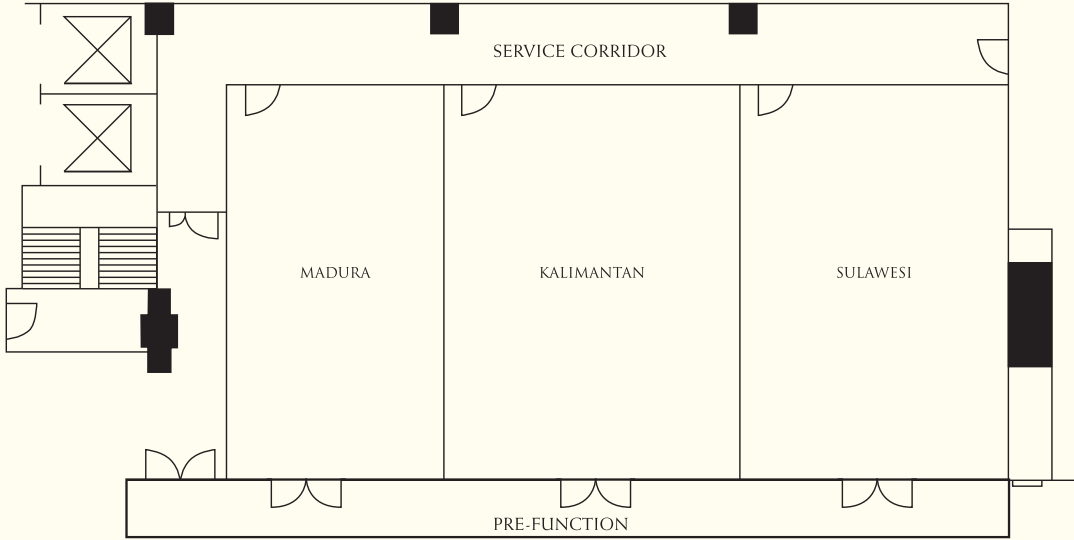

BANQUET AND CONFERENCE ROOMS

| Venue | Reception | Capacity | | | Classroom | Dimensions (m) | Area (m ²) | Ceiling Height (m) |
|----------------|-----------|----------|---------|-----|-------------|-------------------|---------------------------|-----------------------|
| | | Theatre | Banquet | | | | | |
| Level 1 | | | | | | | | |
| Grand Ballroom | 1,900 | 1,900 | 1,000 | 890 | 30.2 x 53.1 | 1,603 | 6.5 | |
| Ballroom 1 | 600 | 600 | 300 | 270 | 30 x 16 | 480 | 6.5 | |
| Ballroom 2 | 600 | 600 | 300 | 270 | 30 x 16 | 480 | 6.5 | |
| Ballroom 3 | 700 | 700 | 400 | 350 | 30 x 21 | 630 | 6.5 | |
| Level 2 | | | | | | | | |
| Pelangi | 240 | 240 | 120 | 180 | 13 x 23 | 299 | 3.5 | |
| Pelangi 1 | 80 | 80 | 40 | 60 | 13 x 7.2 | 93.6 | 3.5 | |
| Pelangi 2 | 80 | 80 | 40 | 60 | 13 x 7.5 | 97.5 | 3.5 | |
| Pelangi 3 | 80 | 80 | 40 | 60 | 13 x 7.3 | 94.9 | 3.5 | |
| Nirwana | 190 | 190 | 100 | 80 | 7.5 x 25 | 187.5 | 3.5 | |
| Nirwana 1 | 60 | 60 | 30 | 30 | 7.1 x 8.2 | 58.22 | 3.5 | |
| Nirwana 2 | 60 | 60 | 30 | 30 | 7.1 x 8.4 | 59.64 | 3.5 | |
| Nirwana 3 | 70 | 70 | 40 | 40 | 9.7 x 8.3 | 80.51 | 3.5 | |
| Level 3 | | | | | | | | |
| Madura | 40 | 40 | 20 | 24 | 10.5 x 5.5 | 57.75 | 3.8 | |
| Sulawesi | 50 | 50 | 30 | 40 | 10.5 x 8 | 84 | 3.8 | |
| Kalimantan | 60 | 60 | 30 | 40 | 10.5 x 8 | 84 | 3.8 | |
| Board Room | • | • | • | • | 5.3 x 4.8 | 25.44 | 2.6 | |
| Sumatra | 70 | 70 | 40 | 60 | 12.5 x 8.4 | 105 | 2.9 | |

LEVEL 1 GRAND BALLROOM

LEVEL 2

LEVEL 3 MEETING ROOMS

POOLSIDE GARDEN

The lush resort-like Shangri-La Hotel, Surabaya is situated next to the city's most exclusive neighbourhoods and right opposite the most prestigious shopping mall in the city. The hotel's central location is perfect for both business and leisure travellers, as it is within easy reach and close to the highway, with the Juanda International Airport just 30 minutes away.