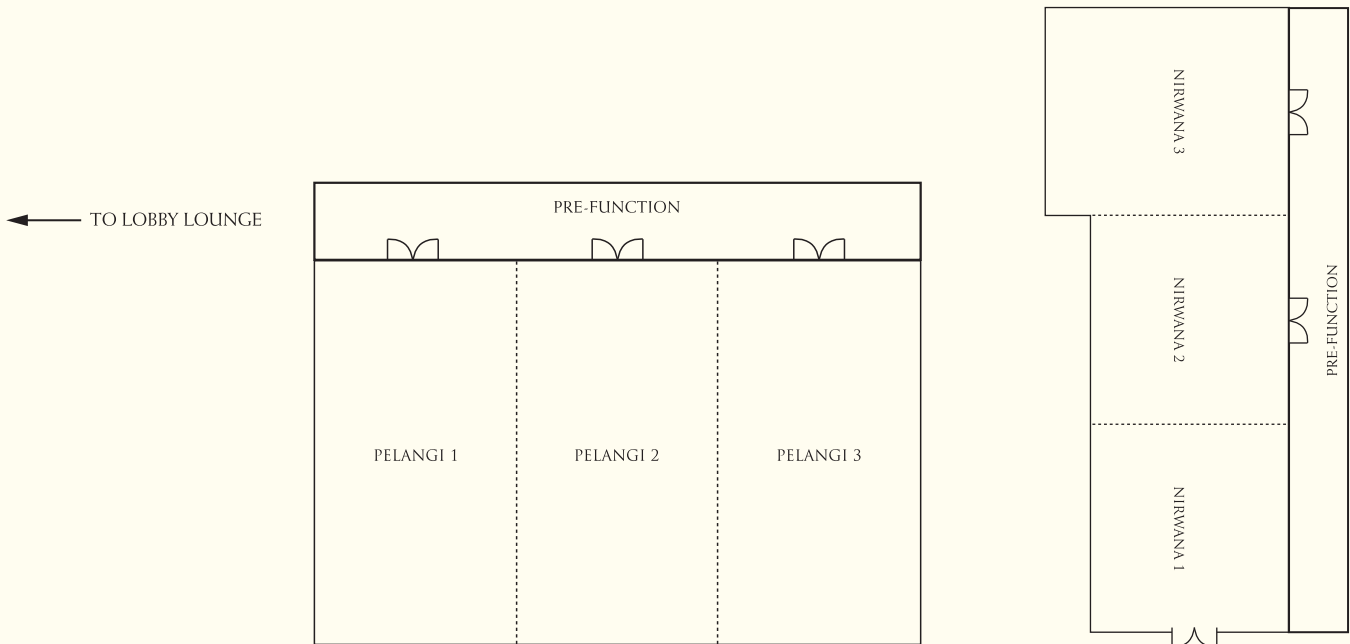

LEVEL 1 GRAND BALLROOM

LEVEL 2