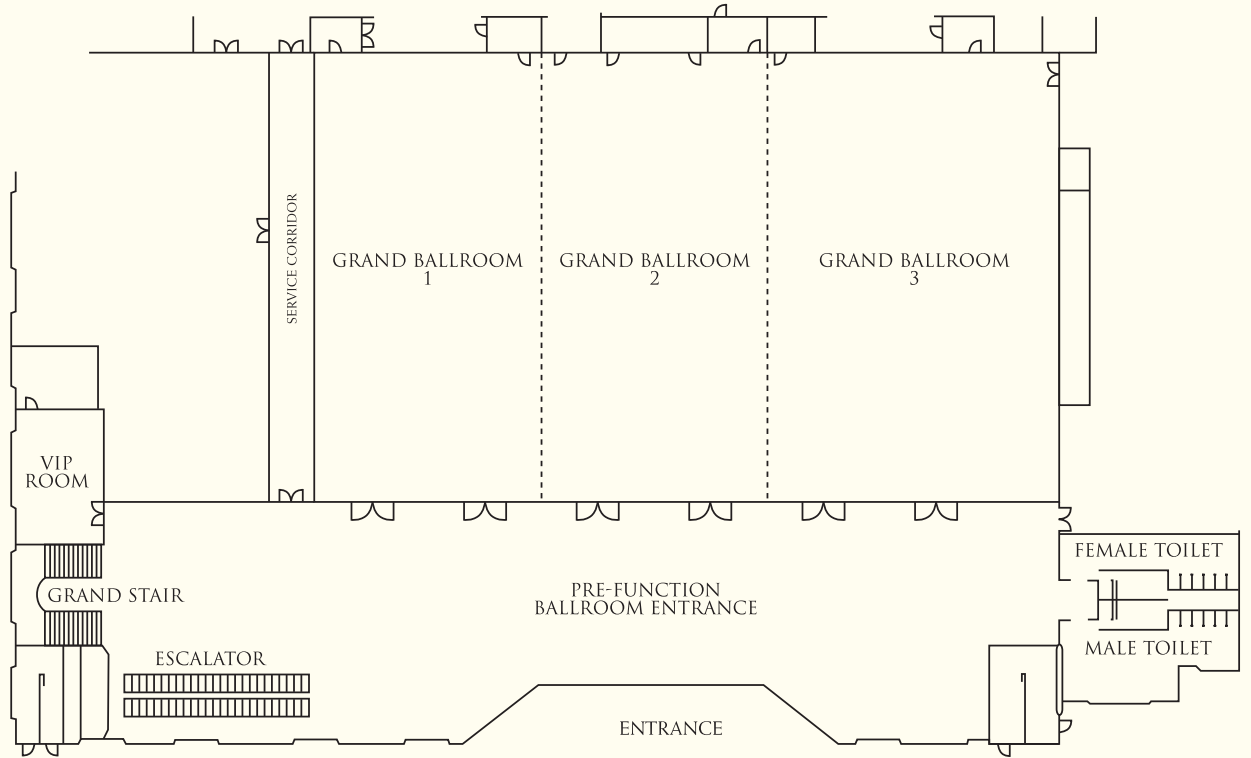

LEVEL 1 GRAND BALLROOM