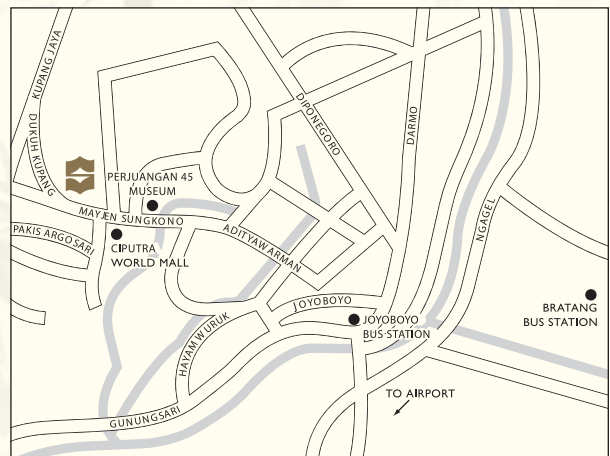

The lush resort-like Shangri-La Hotel, Surabaya is situated next to the city's most exclusive neighbourhoods and right opposite the most prestigious shopping mall in the city. The hotel's central location is perfect for both business and leisure travellers, as it is within easy reach and close to the highway, with the Juanda International Airport just 30 minutes away.

The hotel comprises 380 elaborately decorated guestrooms and suites, many with spectacular views of the city and the exclusive Darmo neighbourhoods. For guests requiring the very highest level of personalised attention, the Horizon Club features the private Horizon Club Lounge and a myriad of exclusive privileges.

GUESTROOMS

Categories	Rooms	Area (m²)
Deluxe	239	35
Executive	47	49
Horizon Deluxe	65	35
Horizon Executive	11	49
Executive Suite	13	84
Residence Suite	3	119
Bali Suite	1	187
Presidential Suite	1	208

GUESTROOM FEATURES

- Complimentary broadband and Wi-Fi Internet access
- 24-hour in-room dining
- In-room safe deposit box
- Cable television and radio
- IDD telephone and voice mail
- Full-size executive writing desk
- Mini bar
- Tea- / coffee- making facilities
- Pillow menu