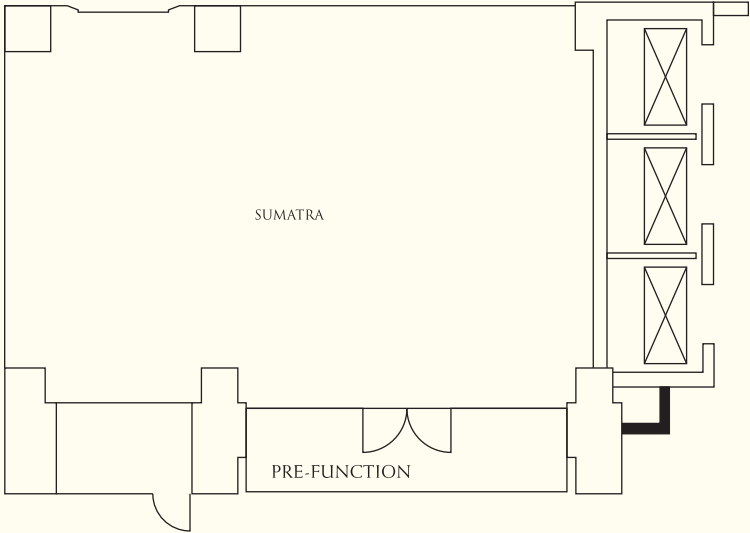

LEVEL 3 MEETING ROOMS