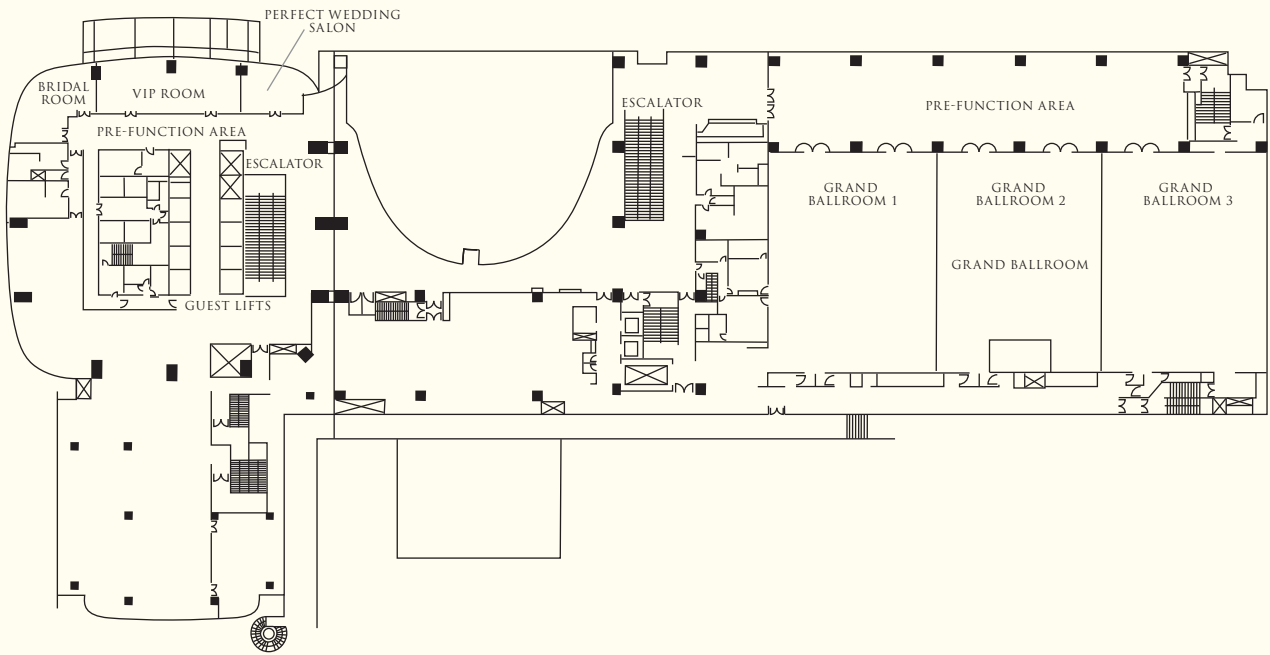

LEVEL 2

SHANGRI-LA

HOTELS *and* RESORTS

Futian Shangri-La, Shenzhen

4088 Yi Tian Road, Futian District, Shenzhen 518048, China

Tel: (86 755) 8828 4088 Fax: (86 755) 8828 4388 slft@shangri-la.com www.shangri-la.com