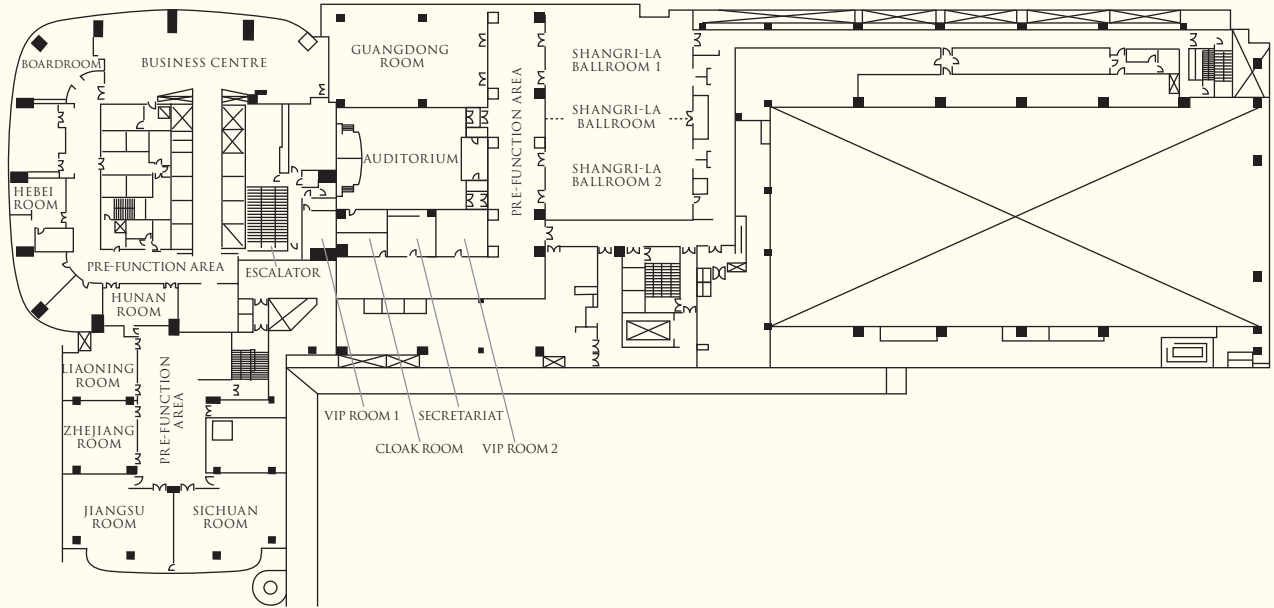

LEVEL 3

SHANGRI-LA

HOTELS *and* RESORTS

Futian Shangri-La, Shenzhen

4088 Yi Tian Road, Futian District, Shenzhen 518048, China

Tel: (86 755) 8828 4088 Fax: (86 755) 8828 4388 slft@shangri-la.com www.shangri-la.com