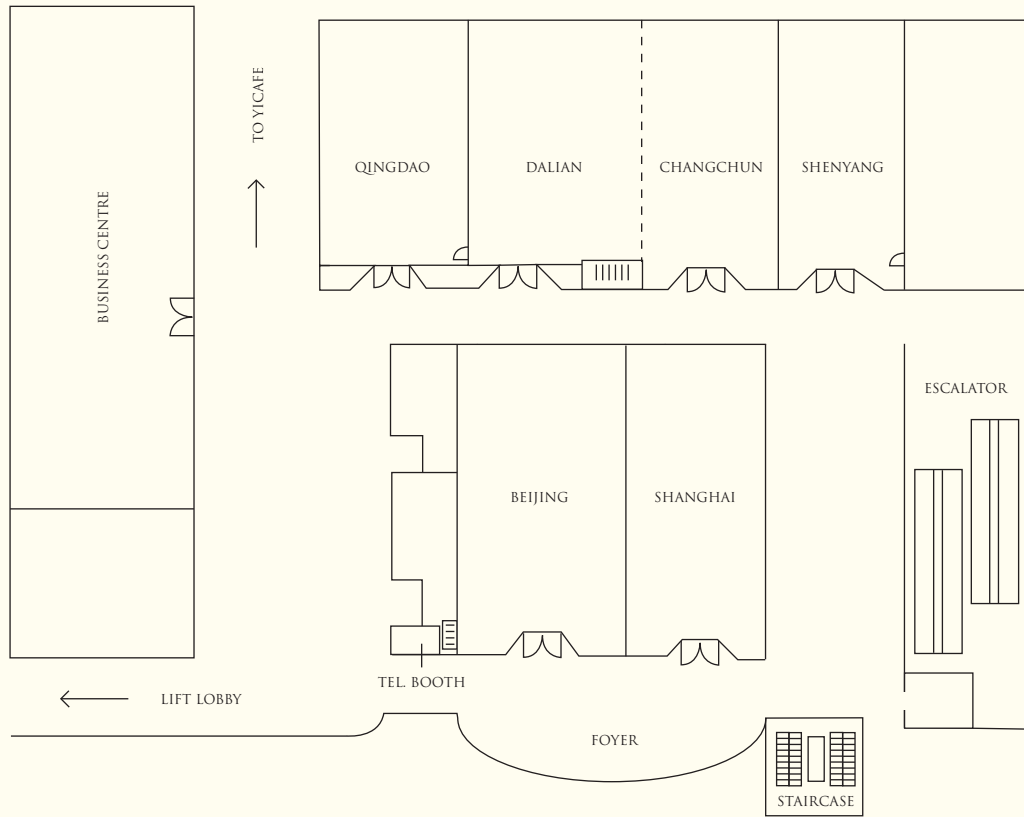

GRAND TOWER
Level 3 – China Hall

PUDONG
SHANGRI-LA
SHANGHAI

Pudong Shangri-La, Shanghai

33 Fu Cheng Road, Pudong, Shanghai 200120, China

Tel: (86 21) 6882 8888 Fax: (86 21) 6882 6688 shanghaipudong@shangri-la.com www.shangri-la.com

RIVER WING
Level 2

PUDONG
SHANGRI-LA
SHANGHAI

Pudong Shangri-La, Shanghai

33 Fu Cheng Road, Pudong, Shanghai 200120, China

Tel: (86 21) 6882 8888 Fax: (86 21) 6882 6688 shanghai pudong@shangri-la.com www.shangri-la.com