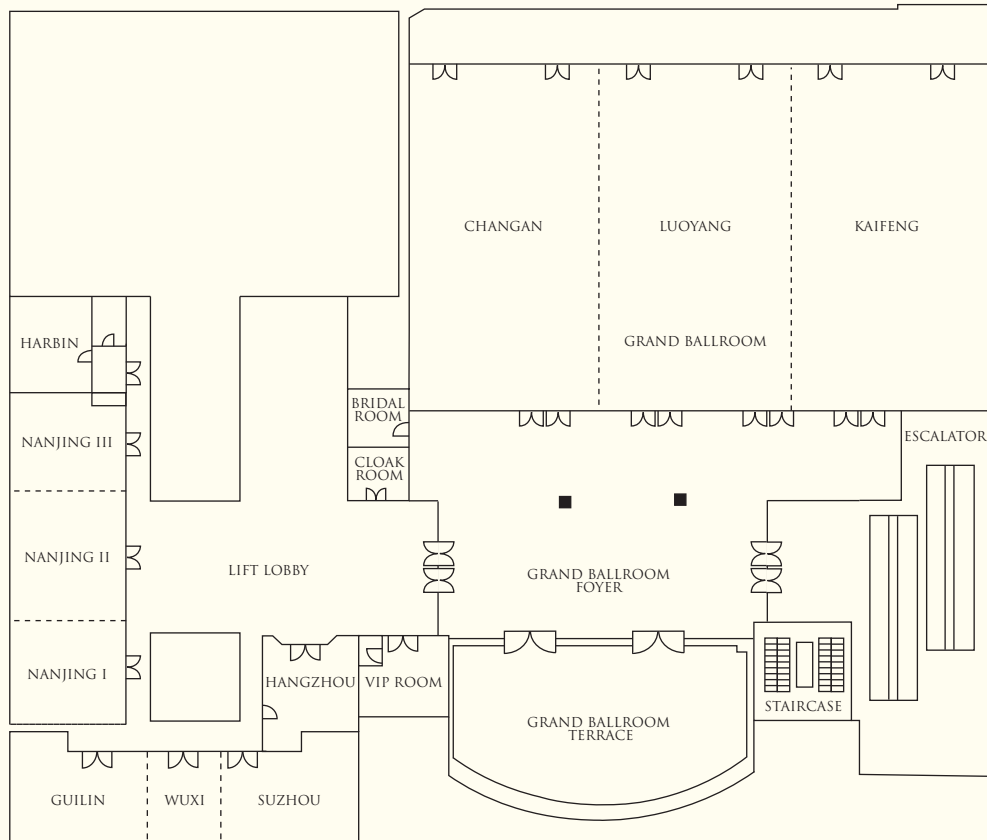

RIVER WING
Level 3

PUDONG
SHANGRI-LA
SHANGHAI

Pudong Shangri-La, Shanghai

33 Fu Cheng Road, Pudong, Shanghai 200120, China

Tel: (86 21) 6882 8888 Fax: (86 21) 6882 6688 shanghai pudong@shangri-la.com www.shangri-la.com