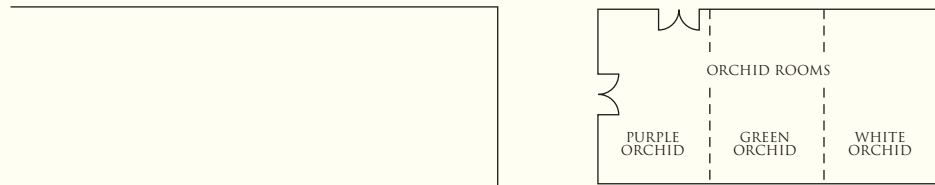

LOBBY LEVEL