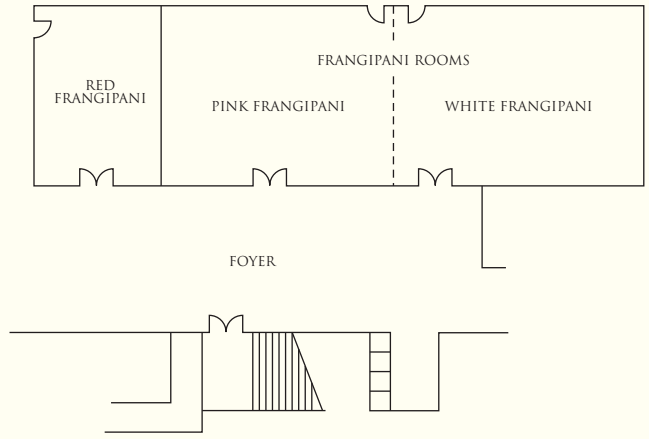

LOWER LOBBY LEVEL