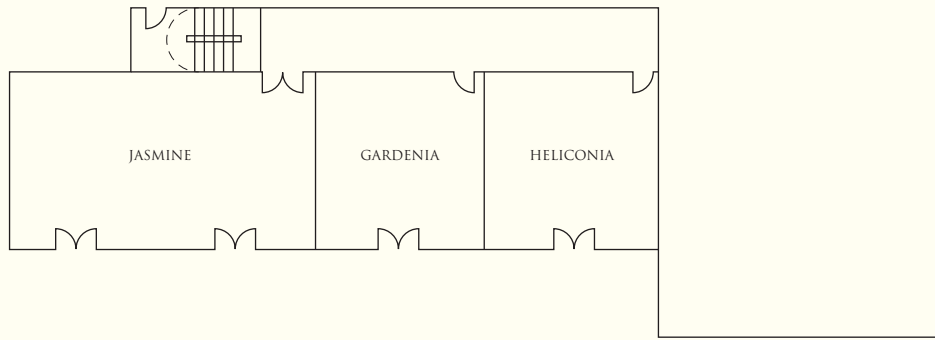

LOBBY LEVEL