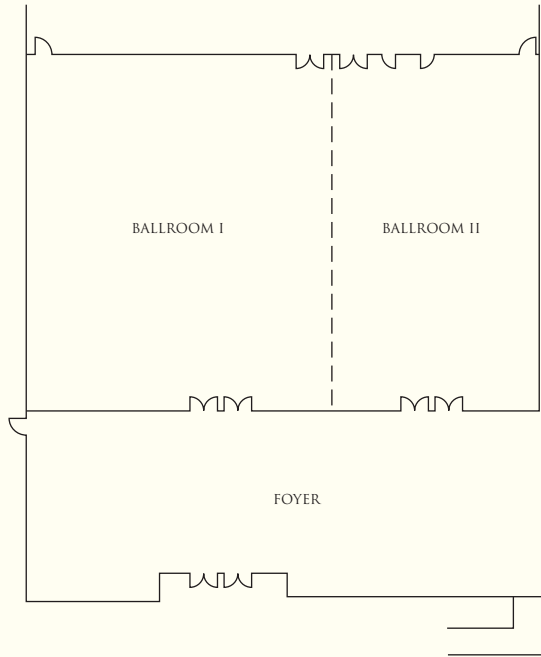

LOWER LOBBY LEVEL