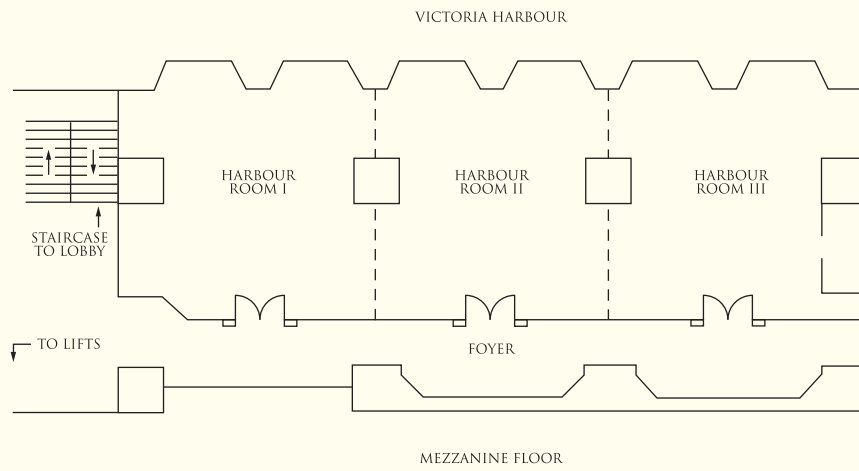

RESTAURANTS AND BARS

Restaurants / Bars	Capacity	Location	Cuisine
Angelini	69	Mezzanine level	Italian
Café Kool & Déli Kool	280	Mezzanine level	International & delicatessen
Shang Palace	160	Lower level I	Chinese
Nadaman	138	Lower level II	Japanese
Tapas Bar	121	Lobby	New world wines & international tapas
Lobby Lounge	144	Lobby	Snacks & drinks

BANQUET AND CONFERENCE FACILITIES

Venue	Capacity					Dimensions (m)	Area (m ²)	Ceiling Height (m)
	Reception	Theatre	Banquet	Classroom	U-Shape			
The Grand Ballroom	600	750	576	350	•	15.0 x 36.0	540.0	3.6
Fanling	255	360	288	160	56	15.0 x 17.0	255.0	3.6
Tai Po	130	130	96	70	44	15.0 x 8.0	120.0	3.6
Shek-O	130	130	96	70	44	15.0 x 8.0	120.0	3.6
Lotus	30	40	24	20	21	4.5 x 8.0	36.0	2.3
Jasmine	30	40	24	20	21	4.5 x 8.0	36.0	2.3
Laurel	30	40	24	20	21	4.5 x 8.0	36.0	2.3
Foyer	200	•	•	•	•	22.0 x 8.0	176.0	2.3
The Orchid Room	300	455	360	242	106	10.0 x 36.0	360.0	2.4
Rose	80	120	108	70	36	10.0 x 9.0	90.0	2.4
Peony	80	120	108	70	36	10.0 x 10.0	100.0	2.4
Magnolia	75	100	72	50	32	10.0 x 9.0	90.0	2.4
Camomile	75	80	72	50	32	10.0 x 8.0	80.0	2.4
Foyer	100	•	•	•	•	4.0 x 30.0	120.0	2.4
The Harbour Room	145	108	120	62	•	8.0 x 24.0	192.0	2.4
Harbour Room I	45	54	36	24	20	8.0 x 7.5	60.0	2.4
Harbour Room II	45	54	36	24	20	8.0 x 8.4	67.0	2.4
Harbour Room III	45	54	36	24	20	8.0 x 7.8	62.0	2.4
The Kowloon Room	150	110	120	72	34	12.0 x 19.0	180.0	2.4
Kowloon Room I	60	75	72	50	34	12.0 x 12.0	118.0	2.4
Kowloon Room II	45	54	36	24	24	9.0 x 7.0	63.0	2.4

THE GRAND BALLROOM

THE KOWLOON ROOM

THE HARBOUR ROOM

THE ORCHID ROOM

SHANGRI-LA

HOTELS *and* RESORTS

Kowloon Shangri-La, Hong Kong

64 Mody Road, Tsim Sha Tsui East, Kowloon, Hong Kong