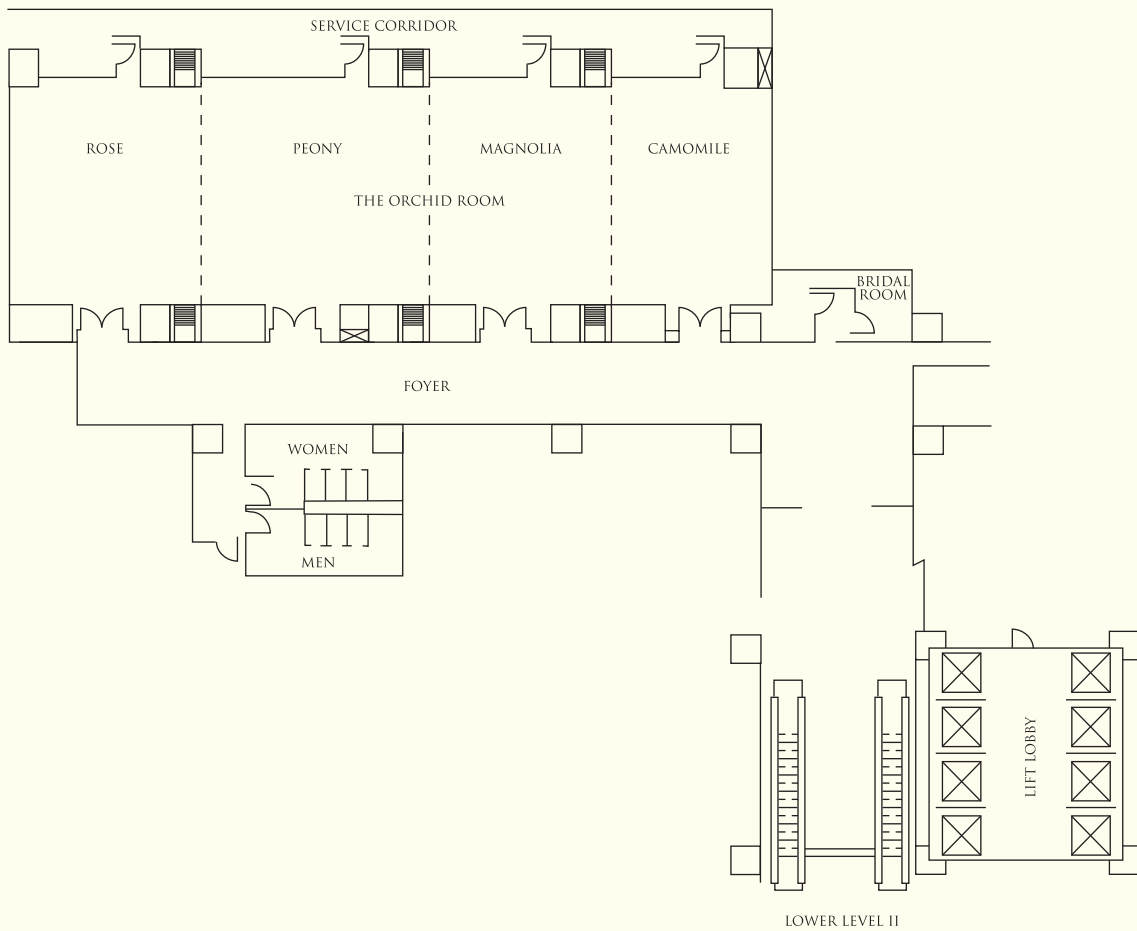

RESTAURANTS AND BARS

Restaurants / Bars	Capacity	Location	Cuisine
Angelini	69	Mezzanine level	Italian
Café Kool & Déli Kool	280	Mezzanine level	International & delicatessen
Shang Palace	160	Lower level I	Chinese
Nadaman	138	Lower level II	Japanese
Tapas Bar	121	Lobby	New world wines & international tapas
Lobby Lounge	144	Lobby	Snacks & drinks

BANQUET AND CONFERENCE FACILITIES

Venue	Capacity					Dimensions (m)	Area (m ²)	Ceiling Height (m)
	Reception	Theatre	Banquet	Classroom	U-Shape			
The Grand Ballroom	600	750	576	350	•	15.0 x 36.0	540.0	3.6
Fanling	255	360	288	160	56	15.0 x 17.0	255.0	3.6
Tai Po	130	130	96	70	44	15.0 x 8.0	120.0	3.6
Shek-O	130	130	96	70	44	15.0 x 8.0	120.0	3.6
Lotus	30	40	24	20	21	4.5 x 8.0	36.0	2.3
Jasmine	30	40	24	20	21	4.5 x 8.0	36.0	2.3
Laurel	30	40	24	20	21	4.5 x 8.0	36.0	2.3
Foyer	200	•	•	•	•	22.0 x 8.0	176.0	2.3
The Orchid Room	300	455	360	242	106	10.0 x 36.0	360.0	2.4
Rose	80	120	108	70	36	10.0 x 9.0	90.0	2.4
Peony	80	120	108	70	36	10.0 x 10.0	100.0	2.4
Magnolia	75	100	72	50	32	10.0 x 9.0	90.0	2.4
Camomile	75	80	72	50	32	10.0 x 8.0	80.0	2.4
Foyer	100	•	•	•	•	4.0 x 30.0	120.0	2.4
The Harbour Room	145	108	120	62	•	8.0 x 24.0	192.0	2.4
Harbour Room I	45	54	36	24	20	8.0 x 7.5	60.0	2.4
Harbour Room II	45	54	36	24	20	8.0 x 8.4	67.0	2.4
Harbour Room III	45	54	36	24	20	8.0 x 7.8	62.0	2.4
The Kowloon Room	150	110	120	72	34	12.0 x 19.0	180.0	2.4
Kowloon Room I	60	75	72	50	34	12.0 x 12.0	118.0	2.4
Kowloon Room II	45	54	36	24	24	9.0 x 7.0	63.0	2.4

THE GRAND BALLROOM

THE KOWLOON ROOM

THE HARBOUR ROOM

THE ORCHID ROOM

SHANGRI-LA

HOTELS *and* RESORTS

Kowloon Shangri-La, Hong Kong

64 Mody Road, Tsim Sha Tsui East, Kowloon, Hong Kong