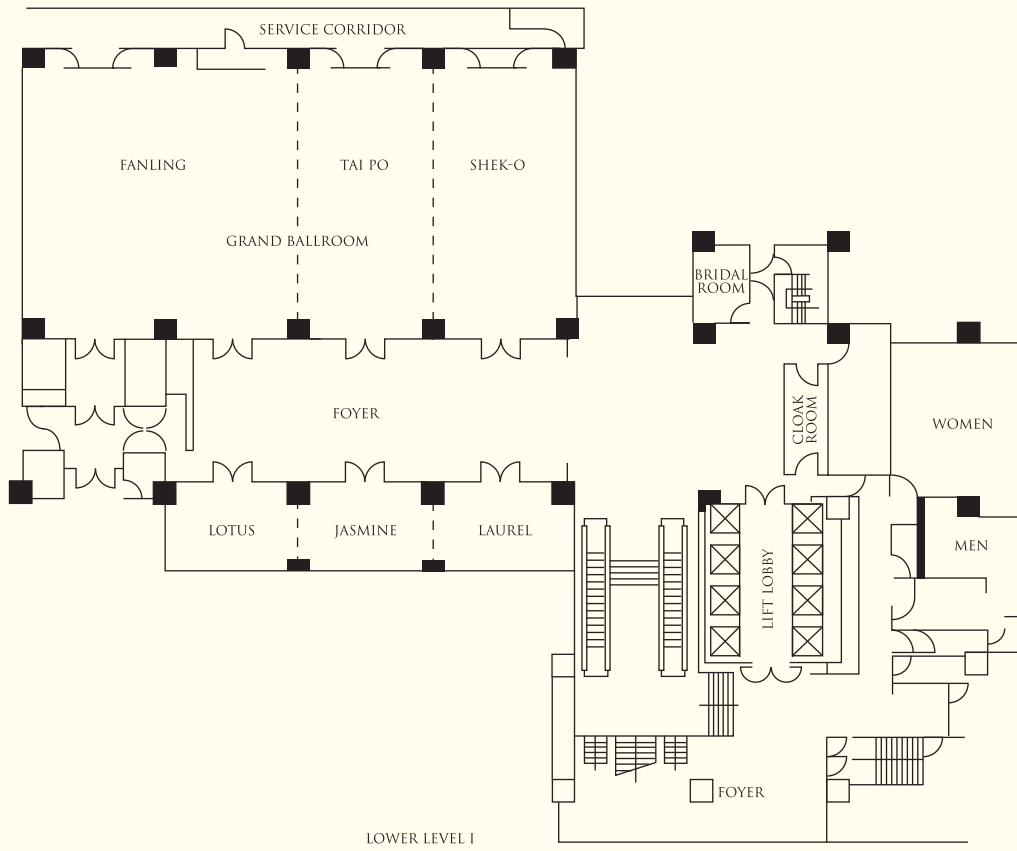

THE GRAND BALLROOM