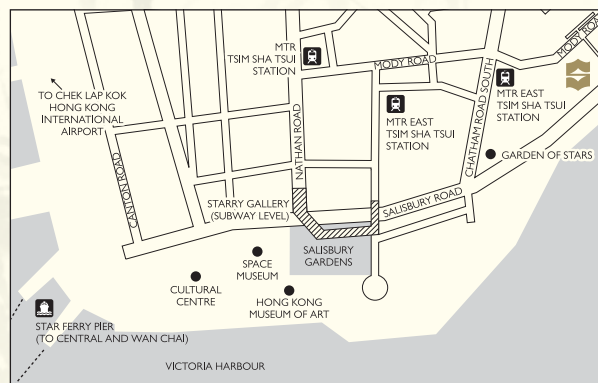

ACCOMMODATION

The hotel has 688 of the city's largest and most elegantly appointed guestrooms and suites. Decorated with contemporary art, marble bathrooms, soothing earth-tone fabrics and sleek furnishings, all rooms have floor-to-ceiling bay windows featuring sweeping views of world famous Victoria Harbour or the Hong Kong city skyline and the stunning lights of the city.

GUESTROOM FEATURES

Our elegantly appointed rooms and suites provide:

- Complimentary Wi-Fi and broadband Internet access
- Three international direct-dialling telephones, with voice mail and dual lines
- Tea and coffee making facilities
- Safe-deposit box
- 24-hour room service
- LCD television with satellite and in-house movie channels
- Mini-bar and refrigerator
- Individually controlled central air-conditioning

HORIZON CLUB PRIVILEGES

The following exclusive benefits are available on the Horizon Club floors:

- Complimentary breakfast
- VIP check-in and express check-out service
- Personal butler and concierge service
- Complimentary use of the Horizon Club conference room for two hours
- Complimentary use of Horizon Club Lounges. Children policy applies
- All-in-one office machine, comprising scanner, photocopier and printer
- Complimentary local calls and faxes
- Complimentary pressing service for one suit (two-piece) upon arrival

GUESTROOMS

Categories	Rooms	Area (m²)
Deluxe	299	42 - 50
Deluxe Side Harbour View	70	42 - 50
Deluxe Harbour View	146	45
Horizon Club	131	42 - 50
Executive Suite	15	82
Harbour View Suite	10	88
Premier Harbour View Suite	14	100
Specialty Suite	2	135
Presidential Suite	1	225

RECREATION FACILITIES

- Whirlpool and indoor pool
- Massage and reflexology
- Sauna, solarium and steam bath
- Gymnasium

OTHER SERVICES AND FACILITIES

- Valet parking
- Chauffeur-driven limousine
- Dry cleaning, laundry, pressing and valet service
- Complimentary shoeshine service
- Wi-Fi broadband connection throughout the hotel
- Shops, beauty and hair salon