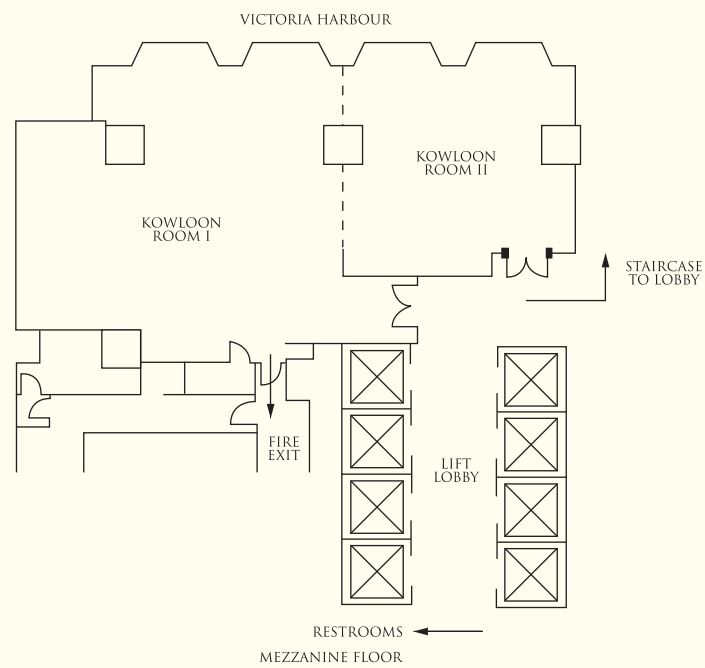

THE KOWLOON ROOM