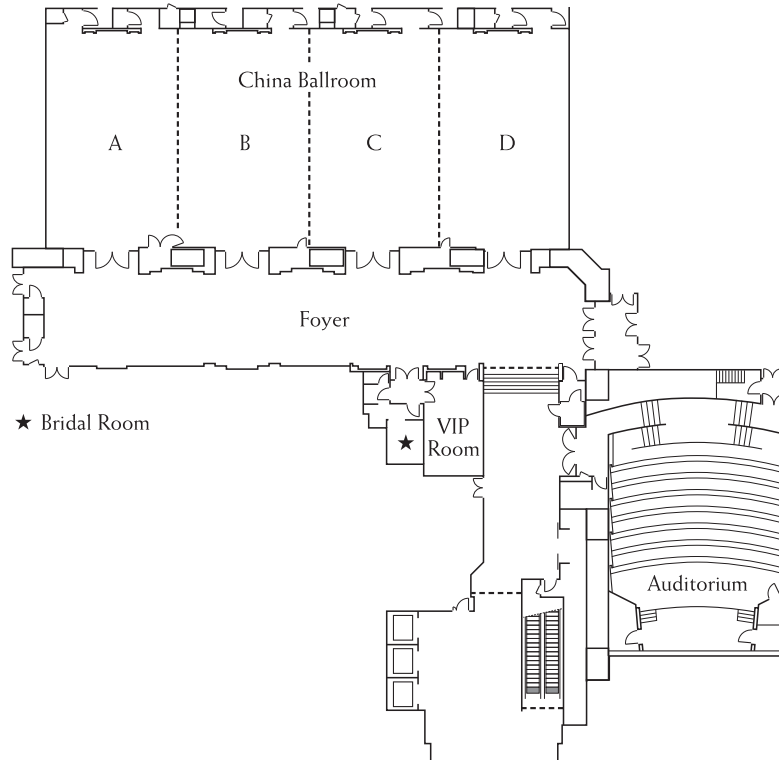

BANQUETING AND CONFERENCE FACILITIES

Event organisers and meeting planners will find a world of choice and opportunity at China World Summit Wing, with more than 5,500 square metres of dedicated space offering a broad selection of venue options.

The 2,340 square metres Summit Ballroom can comfortably seat 1,200 banquet guests, while the rooftop Pine Garden is a splendid location for alfresco receptions, dining and special occasions. A dedicated team of events management specialists ensures seamlessly efficient service for meeting and banquet guests.

BASEMENT 1

LEVEL 3

LEVEL 6

LEVEL 79 - CHAIRMAN ROOMS