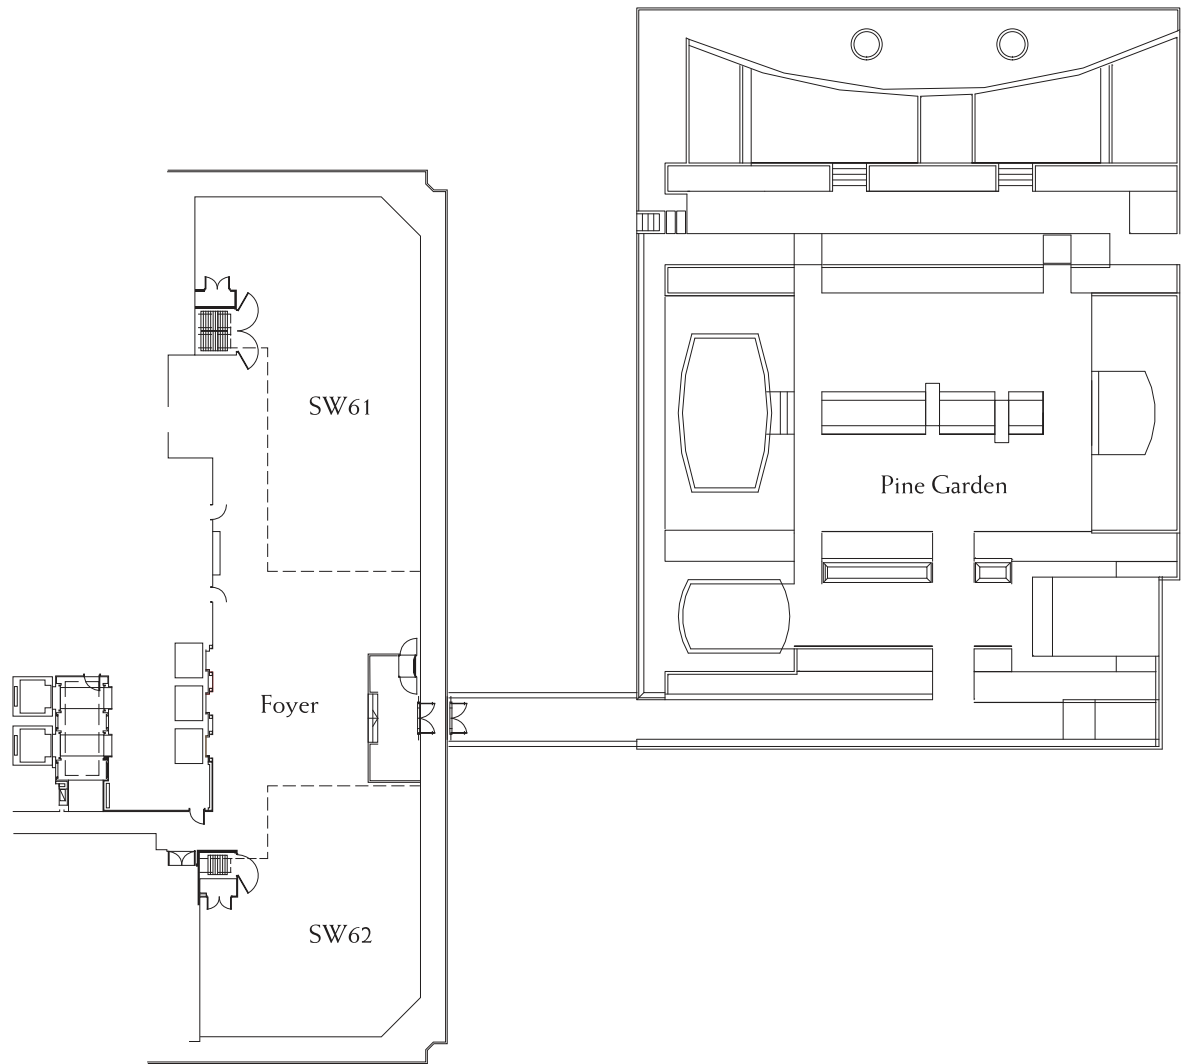

BANQUETING AND CONFERENCE FACILITIES

Event organisers and meeting planners will find a world of choice and opportunity at China World Summit Wing, with more than 5,500 square metres of dedicated space offering a broad selection of venue options.

The 2,340 square metres Summit Ballroom can comfortably seat 1,200 banquet guests, while the rooftop Pine Garden is a splendid location for alfresco receptions, dining and special occasions. A dedicated team of events management specialists ensures seamlessly efficient service for meeting and banquet guests.

BASEMENT 1

LEVEL 3

LEVEL 6

LEVEL 79 - CHAIRMAN ROOMS