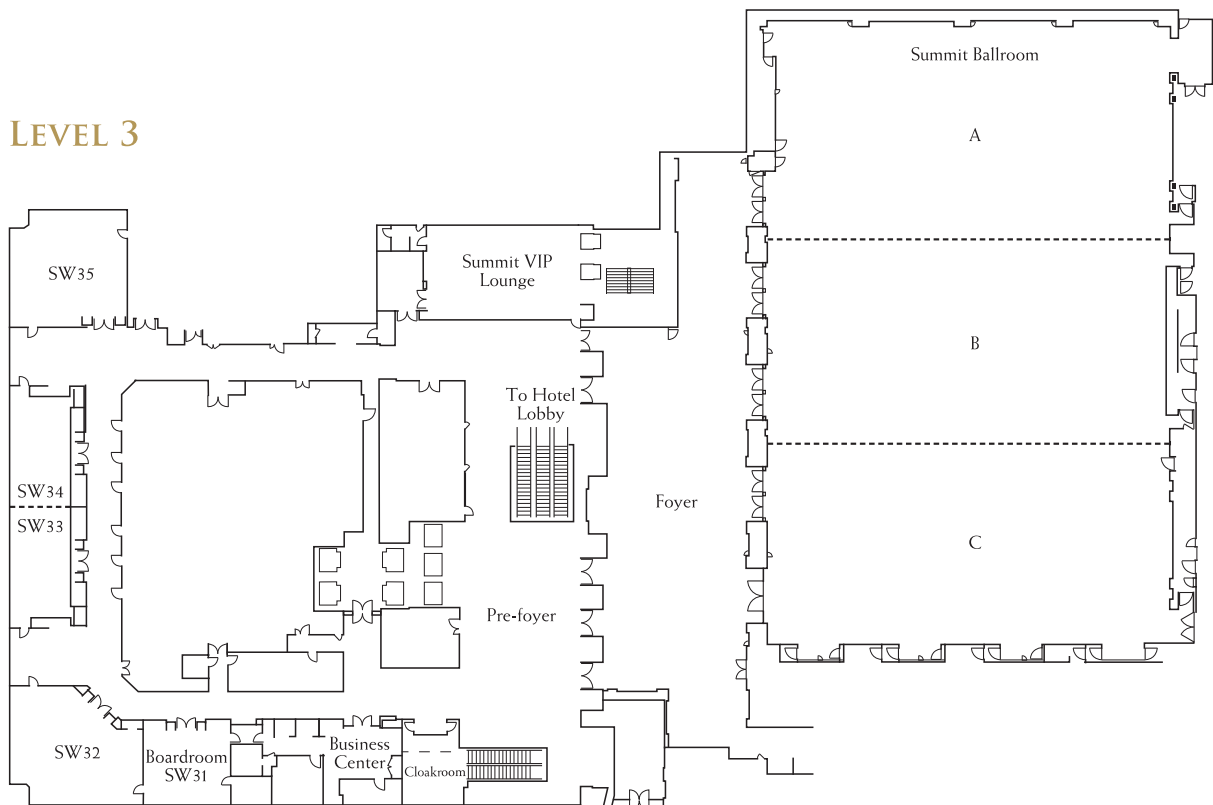

BANQUETING AND CONFERENCE FACILITIES

Event organisers and meeting planners will find a world of choice and opportunity at China World Summit Wing, with more than 5,500 square metres of dedicated space offering a broad selection of venue options.

The 2,340 square metres Summit Ballroom can comfortably seat 1,200 banquet guests, while the rooftop Pine Garden is a splendid location for alfresco receptions, dining and special occasions. A dedicated team of events management specialists ensures seamlessly efficient service for meeting and banquet guests.

BASEMENT 1

LEVEL 3

LEVEL 6

LEVEL 79 - CHAIRMAN ROOMS